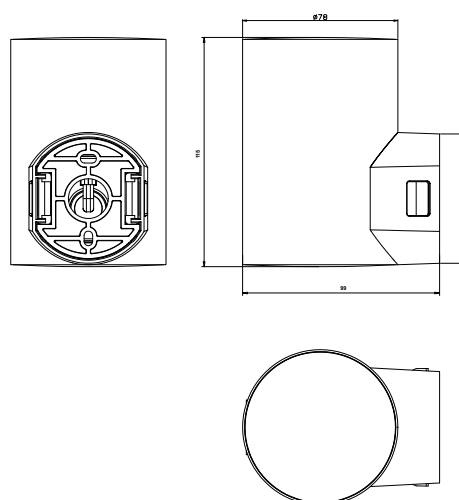

PRO	CRI ≥ 80	
IP65		L°
220-240V 50/60Hz		30000h L70

Model:	Tube D
Format:	Square
Location:	Exterior
Wattage:	18W
Materials:	...
Led Color:	3000K / 4000K / 6500K
Product Dimension:	99*78*115mm
IP Code:	65
Fixation:	Surface
CRI :	80
Lumen Output:	1800LM
Frequency:	50/60 Hz
Beam Angle:	L°

DIMENSION DRAW

OUTDOOR